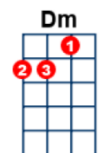

## Intro

[C] [Bb] [F] [C]  
A | -----3-----5----- |  
E | -3--5-----5-6--8--5-----5--3- |  
C | -4-----5-----5--5--4- |  
G | -5-----7-----5--5- |

There's a [C] light.

[Dm] A certain kind of light

[F] That never shone on [C] me.

[Bb] I want my life to [C] be

Lived with [G] you

Lived with [F] you

There's a [C] way

[Dm] Everybody say

[F] To do each and every little [C] thing

[Bb] But what does it [C] bring

If I ain't got [G] you

## Chorus

[C] You don't know what it's [G] like baby

[F] You don't know what it's [C] like

To love some [G] body

To love some [F] body

The way I [C] love you [G]

## Repeat intro

In [C] my brain

[Dm] I see your face again

[F] I know my frame of [C] mind

[Bb] You ain't got to be so [C] blind

And I'm so [G] blind - I'm a man

So so so [F] blind

I'm a [C] man