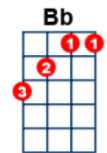

## Intro

[C] [Bb] [F] [C]  
A | -----3-----5----- |  
E | -3--5-----5-6--8--5-----5--3- |  
C | -4-----5-----5--5--4- |  
G | -5-----7-----5--5- |

There's a [C] light.

[Dm] A certain kind of light

[F] That never shone on [C] me.

[Bb] I want my life to [C] be

Lived with [G] you

Lived with [F] you

There's a [C] way

[Dm] Everybody say

[F] To do each and every little [C] thing

[Bb] But what does it [C] bring

If I ain't got [G] you

## Chorus

[C] You don't know what it's [G] like baby

[F] You don't know what it's [C] like

To love some [G] body

To love some [F] body

The way I [C] love you [G]

## Repeat intro

In [C] my brain

[Dm] I see your face again

[F] I know my frame of [C] mind

[Bb] You ain't got to be so [C] blind

And I'm so [G] blind - I'm a man

So so so [F] blind

I'm a [C] man