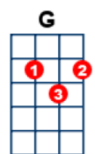

## Intro

[C] [Bb] [F] [C]  
A | -----3-----5----- |  
E | -3--5-----5-6--8--5-----5--3- |  
C | -4-----5-----5--5--4- |  
G | -5-----7-----5--5- |

There's a [C] light.

[Dm] A certain kind of light

[F] That never shone on [C] me.

[Bb] I want my life to [C] be

Lived with [G] you

Lived with [F] you

There's a [C] way

[Dm] Everybody say

[F] To do each and every little [C] thing

[Bb] But what does it [C] bring

If I ain't got [G] you

## Chorus

[C] You don't know what it's [G] like baby

[F] You don't know what it's [C] like

To love some [G] body

To love some [F] body

The way I [C] love you [G]

## Repeat intro

In [C] my brain

[Dm] I see your face again

[F] I know my frame of [C] mind

[Bb] You ain't got to be so [C] blind

And I'm so [G] blind - I'm a man

So so so [F] blind

I'm a [C] man