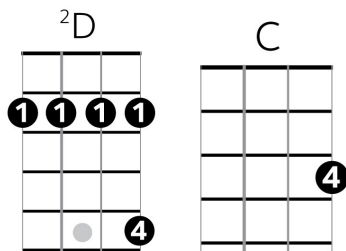

## Verse 1

D C D  
It's getting near dawn  
D C D  
When lights close their tired eyes  
D C D  
I'll soon be with you my love  
D C D  
Give you my dawn's surprise  
G F G  
I'll be with you darlin', soon  
G F G  
I'll be with you when the stars start  
falling

## Chorus

A C G  
I've been waiting so long  
A C G  
To be where I'm goin'  
A C G A  
In the sunshine of your love

The riff is a version of the blues scale.