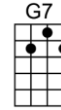

SENTIMENTAL JOURNEY

Sing "E" 4/4 1...2...1234

Gonna take a Sentimental Journey, gonna set my heart at ease.

Gonna take a Sentimental Journey, to renew old memor-ies.

Got my bag, I got my reservation, spent each dime I could af-ford.

BRIDGE:

F C D7
Seven, that's the time we leave at seven, I'll be waiting up for heaven

G7 Dm7 G7 C#_{dim} G7
Counting every mile of railroad track that takes me back.

C D7 G7
Never thought my heart could be so yearny, why did I de-cide to roam?

C C7 F9 Fm6 C G7 C
Gonna take a Sentimental Journey, Sentimental Journey home. (repeat from BRIDGE)