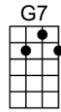

Counting every mile of railroad track that takes me back.