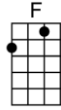

SENTIMENTAL JOURNEY

Sing "E" 4/4 1...2...1234

Gonna take a Sentimental Journey, gonna set my heart at ease.

Gonna take a Sentimental Journey, to renew old memor-ies.

Got my bag, I got my reservation, spent each dime I could af-ford.

BRIDGE:

F C D7
Seven, that's the time we leave at seven, I'll be waiting up for heaven

G7 Dm7 G7 C#_{dim} G7
Counting every mile of railroad track that takes me back.

C D7 G7
Never thought my heart could be so yearny, why did I de-cide to roam?

C C7 F9 Fm6 C G7 C
Gonna take a Sentimental Journey, Sentimental Journey home. (repeat from BRIDGE)