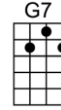

SENTIMENTAL JOURNEY

Sing "E" 4/4 1...2...1234

Gonna take a Sentimental Journey, gonna set my heart at ease.

Gonna take a Sentimental Journey, to renew old memor-ies.

Got my bag, I got my reservation, spent each dime I could af-ford.

BRIDGE:

F C D7
Seven, that's the time we leave at seven, I'll be waiting up for heaven

G7 Dm7 G7 C#_{dim} G7
Counting every mile of railroad track that takes me back.

C D7 G7
Never thought my heart could be so yearny, why did I de-cide to roam?

C C7 F9 Fm6 C G7 C
Gonna take a Sentimental Journey, Sentimental Journey home. (repeat from BRIDGE)