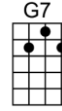

SENTIMENTAL JOURNEY

Sing "E" 4/4 1...2...1234

Gonna take a Sentimental Journey, gonna set my heart at ease.

Gonna take a Sentimental Journey, to renew old memor-ies.

Got my bag, I got my reservation, spent each dime I could af-ford.

C C7 F9 Fm6 C G7 C
Gonna take a Sentimental Journey, to renew old memo-ries.

C D7 G7
Got my bag, I got my reservation, spent each dime I could af-ford.

C C7 F9 Fm6 C G7 C
Like a child in wild antici-pation, long to hear that "all a-board."

BRIDGE:

F C D7
Seven, that's the time we leave at seven, I'll be waiting up for heaven

G7 Dm7 G7 C#_{dim} G7
Counting every mile of railroad track that takes me back.

C D7 G7
Never thought my heart could be so yearny, why did I de-cide to roam?

C C7 F9 Fm6 C G7 C
Gonna take a Sentimental Journey, Sentimental Journey home. (repeat from BRIDGE)