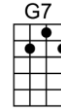

SENTIMENTAL JOURNEY

Sing "E" 4/4 1...2...1234

Gonna take a Sentimental Journey, gonna set my heart at ease.

Gonna take a Sentimental Journey, to renew old memor-ies.

Got my bag, I got my reservation, spent each dime I could af-ford.

BRIDGE:

F C D7
Seven, that's the time we leave at seven, I'll be waiting up for heaven

G7 Dm7 G7 C#_{dim} G7
Counting every mile of railroad track that takes me back.

C D7 G7
Never thought my heart could be so yearny, why did I de-cide to roam?

C C7 F9 Fm6 C G7 C
Gonna take a Sentimental Journey, Sentimental Journey home. (repeat from BRIDGE)