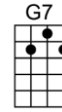

Never thought my heart could be so yearny, why did I decide to roam?