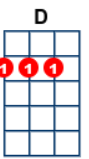

Ring of Fire - some tabs

artist:Johnny Cash writer:June Carter Cash and Merle Kilgore

Johnny Cash: <https://www.youtube.com/watch?v=b-zNQA5Xi4Q>

Intro:

. G C Am7 G G C Am7 G
 A-|-2-3-4-|-5-5-5-5-5-7-3-5-|--|-2-2-2-2-2-3-0-2-|
 E-|-----|-----|--|-----|
 C-|-----|-----|--|-----|
 G-|-----|-----|--|-----|
 Repeat

only play the tabs on the lines below if in G on STD uke

[G] Love is a [C] burn-[Am7]-ing [G] thing
 And it makes a [C] fier-[Am7]-y [G] ring
 [G] Bound by [C] wild [Am7] de-[G]-sire
 [G] I fell into a [C] ring [Am7] of [G] fire

A-|-5-5-5-5-5-7-3-|-5--|
 A-|-2-2-2-2-2-3-0-|-2--|
 A-|-5-5-5-5-5-7-3-|-5--|

Chorus:

[D] I fell in to a [C] burning ring of [G] fire
 I went [D] down, down, down
 And the [C] flames went [G] higher
 And it [G] burns, burns, burns
 The [C] ring [Am7] of [G] fire
 The [C] ring [Am7] of [G] fire

[G] The taste of [C] love [Am7] is [G] sweet
 When [G] hearts like [C] [Am7] ours [G] meet
 I [G] fell for you [C] like [Am7] a [G] child
 [G] Oh but the [C] fire [Am7] went [G] wild

A-|-5-5-5-5-5-7-3-|-5--|
 A-|-2-2-2-2-2-3-0-|-2--|
 A-|-5-5-5-5-5-7-3-|-5--|