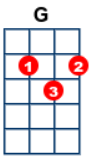

Ring of Fire - some tabs

artist:Johnny Cash writer:June Carter Cash and Merle Kilgore

Johnny Cash: <https://www.youtube.com/watch?v=b-zNQA5Xi4Q>

Intro:

. G C Am7 G G C Am7 G
 A-|-2-3-4-|-5-5-5-5-5-7-3-5-|--|-2-2-2-2-2-3-0-2-|
 E-|-----|-----|--|-----|
 C-|-----|-----|--|-----|
 G-|-----|-----|--|-----|
 Repeat

only play the tabs on the lines below if in G on STD uke

[G] Love is a [C] burn-[Am7]-ing [G] thing
 And it makes a [C] fier-[Am7]-y [G] ring
 [G] Bound by [C] wild [Am7] de-[G]-sire
 [G] I fell into a [C] ring [Am7] of [G] fire

A-|-5-5-5-5-5-7-3-|-5--|
 A-|-2-2-2-2-2-3-0-|-2--|
 A-|-5-5-5-5-5-7-3-|-5--|

Chorus:

[D] I fell in to a [C] burning ring of [G] fire
 I went [D] down, down, down
 And the [C] flames went [G] higher
 And it [G] burns, burns, burns
 The [C] ring [Am7] of [G] fire
 The [C] ring [Am7] of [G] fire

[G] The taste of [C] love [Am7] is [G] sweet
 When [G] hearts like [C] [Am7] ours [G] meet
 I [G] fell for you [C] like [Am7] a [G] child
 [G] Oh but the [C] fire [Am7] went [G] wild

A-|-5-5-5-5-5-7-3-|-5--|
 A-|-2-2-2-2-2-3-0-|-2--|
 A-|-5-5-5-5-5-7-3-|-5--|