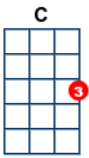

Ring of Fire - some tabs

artist:Johnny Cash writer:June Carter Cash and Merle Kilgore

Johnny Cash: <https://www.youtube.com/watch?v=b-zNQA5Xi4Q>

Intro:

. G C Am7 G G C Am7 G
 A-|-2-3-4-|-5-5-5-5-5-7-3-5-|--|-2-2-2-2-2-3-0-2-|
 E-|-----|-----|--|-----|
 C-|-----|-----|--|-----|
 G-|-----|-----|--|-----|
 Repeat

only play the tabs on the lines below if in G on STD uke

[G] Love is a [C] burn-[Am7]-ing [G] thing
 And it makes a [C] fier-[Am7]-y [G] ring
 [G] Bound by [C] wild [Am7] de-[G]-sire
 [G] I fell into a [C] ring [Am7] of [G] fire

A-|-5-5-5-5-5-7-3-|-5--|
 A-|-2-2-2-2-2-3-0-|-2--|
 A-|-5-5-5-5-5-7-3-|-5--|

Chorus:

[D] I fell in to a [C] burning ring of [G] fire
 I went [D] down, down, down
 And the [C] flames went [G] higher
 And it [G] burns, burns, burns
 The [C] ring [Am7] of [G] fire
 The [C] ring [Am7] of [G] fire