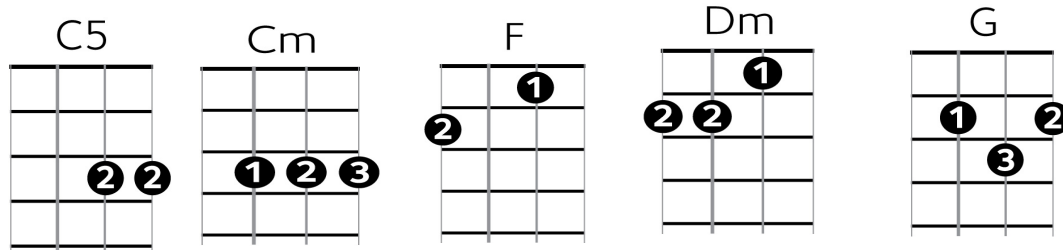

Norwegian Wood The Beatles

Open chords
for Verse

C 0033
Bb 0011
F 0010

LOW G riff

C Bb F C
A | ---0-----
E | -3---3-1-0---1-0---1-----
C | -----2-----0-----
G | -----3---2-0-|

HIGH G harmony riff

C Bb F C
A | -3-5-3-----
E | -3-----5-3---5-3-----
C | -----5-----4-2-5-4-0-|
G | -----|

OR HIGH G riff

C Bb F C
A | -10-12-10-8-7---8-7---8-----
E | -----10-----8-----
C | -----10---9-7-|
G | -----|

Start with RIFF X 2

C Bb F C
I once had a girl, or should I say, she once had me
C Bb F C
She showed me her room, isn't it good, Norwegian wood

Cm F
She asked me to stay and she told me to sit anywhere
Cm Dm G
So I looked around and I noticed there wasn't a chair

C Bb F C
I sat on a rug, biding my time, drinking her wine
C Bb F C
We talked until two, and then she said, it's time for bed