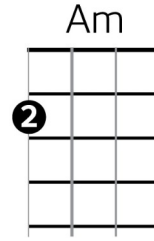

No Surprises

© 1998 T. Yorke, J. Greenwood, E. O'Brien, C. Greenwood and P. Selway – aka Radiohead

Main Riff *x4 for intro*

G Cm
A|-2-----2-----2-----0-|
E|----3-----3-----3-----3-|
C|--2---2---2---2---2---2---0---3-|
G|-----|

Then sustain the picking pattern through the chord progression until you strum in the chorus.

Verse 1

G Em
A heart that's full up like a landfill
Am
A job that slowly kills you
D G Cm
Bruises that won't heal **(Riff)**

Verse 2

G
You look so tired, unhappy
Em
Bring down the government
Am D G Cm
They don't, they don't speak for us **(Riff)**

Chorus

G
I'll take a quiet life
Em
A handshake, of carbon monoxide
Am D
No alarms and no surprises
Am D
No alarms and no surprises
Am D
No alarms and no surprises
G **(Riff)** Cm
Silent
G **(Riff)** Cm
Silent

Chorus 2

G Em
This is my final fit, my final bellyache
with
Am D
No alarms and no surprises
Am D
No alarms and no surprises
Am D
No alarms and no surprises
G Cm
Please... **(Riff)**

Instrumental

D Cm
A|-----0-1-0-----|
E|-2-2-3-2-----3-----3-|
C|-2-2-----2-2---0-3-----3-| x2
G|-2-2-----|

Am Cm G (Such)
A|-0-----0-|
E|-0-----1-3-|
C|-0-----0-2-3-|
Low G|-2---2-0-2-4-----|

Chorus

G Em
Such a pretty house, and such a pretty
garden
Am D
No alarms and no surprises *(let me out of here)*
Am D
No alarms and no surprises *(let me out of here)*
Am D
No alarms and no surprises
G Cm G Cm
Please **(Riff)**