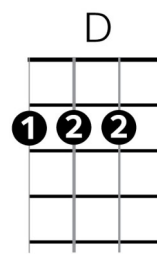

No Surprises

© 1998 T. Yorke, J. Greenwood, E. O'Brien, C. Greenwood and P. Selway – aka Radiohead

Main Riff *x4 for intro*

G Cm
A|-2-----2-----2-----0-|
E|----3-----3-----3-----3-|
C|--2---2---2---2---2---2---0---3-|
G|-----|

Then sustain the picking pattern through the chord progression until you strum in the chorus.

Verse 1

G Em
A heart that's full up like a landfill
Am
A job that slowly kills you
D G Cm
Bruises that won't heal **(Riff)**

Verse 2

G
You look so tired, unhappy
Em
Bring down the government
Am D G Cm
They don't, they don't speak for us **(Riff)**

Chorus

G
I'll take a quiet life
Em
A handshake, of carbon monoxide
Am D
No alarms and no surprises
Am D
No alarms and no surprises
Am D
No alarms and no surprises
G **(Riff)** Cm
Silent
G **(Riff)** Cm
Silent

Chorus 2

G Em
This is my final fit, my final bellyache
with
Am D
No alarms and no surprises
Am D
No alarms and no surprises
Am D
No alarms and no surprises
G Cm
Please... **(Riff)**

Instrumental

D Cm
A|-----0-1-0-----|
E|-2-2-3-2-----3-----3-|
C|-2-2-----2-2---0-3-----3-| x2
G|-2-2-----|

Am Cm G (Such)
A|-0-----0-|
E|-0-----1-3-|
C|-0-----0-2-3-|
Low G|-2---2-0-2-4-----|

Chorus

G Em
Such a pretty house, and such a pretty
garden
Am D
No alarms and no surprises *(let me out of here)*
Am D
No alarms and no surprises *(let me out of here)*
Am D
No alarms and no surprises
G Cm G Cm
Please **(Riff)**