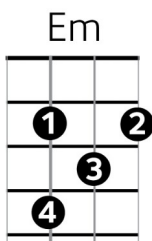

No Surprises

© 1998 T. Yorke, J. Greenwood, E. O'Brien, C. Greenwood and P. Selway – aka Radiohead

Main Riff *x4 for intro*

G Cm
A|-2-----2-----2-----0-|
E|----3-----3-----3-----3-|
C|--2---2---2---2---2---2---0---3-|
G|-----|

Then sustain the picking pattern through the chord progression until you strum in the chorus.

Verse 1

G Em
A heart that's full up like a landfill
Am
A job that slowly kills you
D G Cm
Bruises that won't heal **(Riff)**

Verse 2

G
You look so tired, unhappy
Em
Bring down the government
Am D G Cm
They don't, they don't speak for us **(Riff)**

Chorus

G
I'll take a quiet life
Em
A handshake, of carbon monoxide
Am D
No alarms and no surprises
Am D
No alarms and no surprises
Am D
No alarms and no surprises
G **(Riff)** Cm
Silent
G **(Riff)** Cm
Silent

Chorus 2

G Em
This is my final fit, my final bellyache
with
Am D
No alarms and no surprises
Am D
No alarms and no surprises
Am D
No alarms and no surprises
G Cm
Please... **(Riff)**

Instrumental

D Cm
A|-----0-1-0-----|
E|-2-2-3-2-----3-----3-|
C|-2-2-----2-2---0-3-----3-| x2
G|-2-2-----|

Am Cm G (Such)
A|-0-----0-|
E|-0-----1-3-|
C|-0-----0-2-3-|
Low G|-2---2-0-2-4-----|

Chorus

G Em
Such a pretty house, and such a pretty
garden
Am D
No alarms and no surprises *(let me out of here)*
Am D
No alarms and no surprises *(let me out of here)*
Am D
No alarms and no surprises
G Cm G Cm
Please **(Riff)**