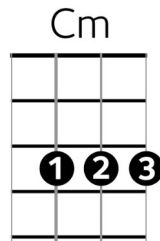

No Surprises

© 1998 T. Yorke, J. Greenwood, E. O'Brien, C. Greenwood and P. Selway – aka Radiohead

Main Riff *x4 for intro*

G Cm
A|-2-----2-----2-----0-|
E|----3-----3-----3-----3-|
C|--2---2---2---2---2---2---0---3-|
G|-----|

Then sustain the picking pattern through the chord progression until you strum in the chorus.

Verse 1

G Em
A heart that's full up like a landfill
Am
A job that slowly kills you
D G Cm
Bruises that won't heal **(Riff)**

Verse 2

G
You look so tired, unhappy
Em
Bring down the government
Am D G Cm
They don't, they don't speak for us **(Riff)**

Chorus

G
I'll take a quiet life
Em
A handshake, of carbon monoxide
Am D
No alarms and no surprises
Am D
No alarms and no surprises
Am D
No alarms and no surprises
G **(Riff)** Cm
Silent
G **(Riff)** Cm
Silent

Chorus 2

G Em
This is my final fit, my final bellyache
with
Am D
No alarms and no surprises
Am D
No alarms and no surprises
Am D
No alarms and no surprises
G Cm
Please... **(Riff)**

Instrumental

D Cm
A|-----0-1-0-----|
E|-2-2-3-2-----3-----3-|
C|-2-2-----2-2---0-3-----3-| x2
G|-2-2-----|

Am Cm G (Such)
A|-0-----0-|
E|-0-----1-3-|
C|-0-----0-2-3-|
Low G|-2---2-0-2-4-----|

Chorus

G Em
Such a pretty house, and such a pretty
garden
Am D
No alarms and no surprises *(let me out of here)*
Am D
No alarms and no surprises *(let me out of here)*
Am D
No alarms and no surprises
G Cm G Cm
Please **(Riff)**