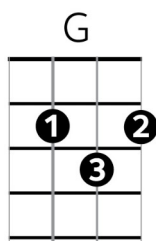

No Surprises

© 1998 T. Yorke, J. Greenwood, E. O'Brien, C. Greenwood and P. Selway – aka Radiohead

Main Riff *x4 for intro*

G Cm
A|-2-----2-----2-----0-|
E|----3-----3-----3-----3-|
C|--2---2---2---2---2---2---0---3-|
G|-----|

Then sustain the picking pattern through the chord progression until you strum in the chorus.

Verse 1

G Em
A heart that's full up like a landfill
Am
A job that slowly kills you
D G Cm
Bruises that won't heal **(Riff)**

Verse 2

G
You look so tired, unhappy
Em
Bring down the government
Am D G Cm
They don't, they don't speak for us **(Riff)**

Chorus

G
I'll take a quiet life
Em
A handshake, of carbon monoxide
Am D
No alarms and no surprises
Am D
No alarms and no surprises
Am D
No alarms and no surprises
G **(Riff)** Cm
Silent
G **(Riff)** Cm
Silent

Chorus 2

G Em
This is my final fit, my final bellyache
with
Am D
No alarms and no surprises
Am D
No alarms and no surprises
Am D
No alarms and no surprises
G Cm
Please... **(Riff)**

Instrumental

D Cm
A|-----0-1-0-----|
E|-2-2-3-2-----3-----3-|
C|-2-2-----2-2---0-3-----3-| x2
G|-2-2-----|

Am Cm G (Such)
A|-0-----0-|
E|-0-----1-3-|
C|-0-----0-2-3-|
Low G|-2---2-0-2-4-----|

Chorus

G Em
Such a pretty house, and such a pretty
garden
Am D
No alarms and no surprises *(let me out of here)*
Am D
No alarms and no surprises *(let me out of here)*
Am D
No alarms and no surprises
G Cm G Cm
Please **(Riff)**