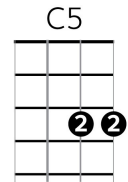

## Verse 1

G  
Just when every ray of hope was gone  
C G  
I should have known that you would come along  
D  
I can't believe I ever doubted you  
C D G  
My old friend the blues

## Verse 2

G  
Another lonely night, a nameless town  
C G  
If sleep don't take me first, you'll come around  
D  
I know I can always count on you  
C D G  
My old friend the blues