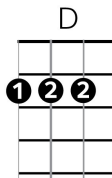

## Verse 1

G  
Just when every ray of hope was gone  
C G  
I should have known that you would come along  
D  
I can't believe I ever doubted you  
C D G  
My old friend the blues

## Verse 2

G  
Another lonely night, a nameless town  
C G  
If sleep don't take me first, you'll come around  
D  
I know I can always count on you  
C D G  
My old friend the blues