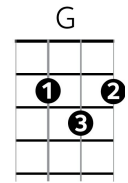

## Verse 1

G  
Just when every ray of hope was gone  
C G  
I should have known that you would come along  
D  
I can't believe I ever doubted you  
C D G  
My old friend the blues

## Verse 2

G  
Another lonely night, a nameless town  
C G  
If sleep don't take me first, you'll come around  
D  
I know I can always count on you  
C D G  
My old friend the blues

## Bridge

C  
Lovers leave and friends will let you down  
G  
But you're the only sure thing that I've found  
D  
No matter what I do I'll never lose  
C D G  
My old friend the blues