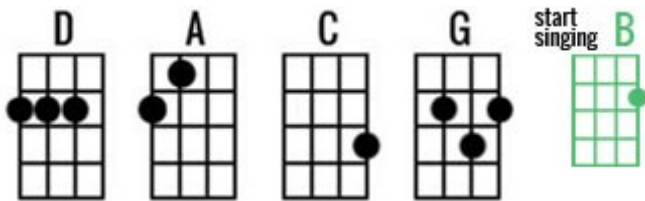

THE CRANBERRIES – LINGER

Key: D COPIED FROM <http://ukulelecheats.com/cranberries-linger-ukulele-chords/>

-1-½+½+1

Voice Range: **F#** – **B** (1 octave + 6 half tone) – [find your voice range here](#)

If **D**you, if you could return
Don't let it **A**burn, don't let it fade.
I'm sure I'm not bei**C**ng rude, but it's just your attitude,
It's tearing me **G**apart, It's ruining everything.

I **D**swore, I swore I would be true
And honey, so did**A** you.
So why were you holding h**C**er hand? Is that the way we stand?
Were you lying all the **G**time? Was it just a game to you?

CHORUS

But I'm in so **D**deep.
You know I'm such a **A**fool for you.
You got me wrapped around your **C**finger, ah, ha, ha.
Do you have to let it **G**linger? Do you have to, do you have to,
Do you have to let it **D**linger?

Oh, **A**I thought the world of you.
I though**C**t nothing could go wrong,
But I was **G**wrong. I was wrong.
If **D**you, if you could get by, trying not to **A**lie,
Things wouldn't be so **C**onfused and I wouldn't feel so used,
But you always really **G**knew, I just wanna be with you.