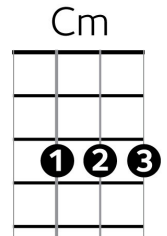

## Verse 1

To[Cm]night I want to give it all to [Eb] you  
In the [G7] darkness there's so much I [Cm] want to do  
And to[Cm]night I want to lay it at [Eb] your feet  
'Cos girl I was [G7] made for you girl you were [F7] made for me

## Verse 2

To[Cm]night I want to see it in [Eb] your eyes  
Feel the [G7] magic something that [Cm] drives me wild  
And to[Cm]night we're gonna make it all come [Eb] true  
'Cos girl you were [G7] made for me girl I was [F7] made for you

## Outro

[Cm] I was made.....[Fm] You were made [Bb].....  
I [Cm] can't get enough.....no I [Fm] can't get enough [Bb]

*Finish on [Cm]*

*Learning opportunity: The melody on the chorus is part of a minor scale. In this key (Cm) the notes are C, D, Eb, F, G, F, Eb, D, etc.*