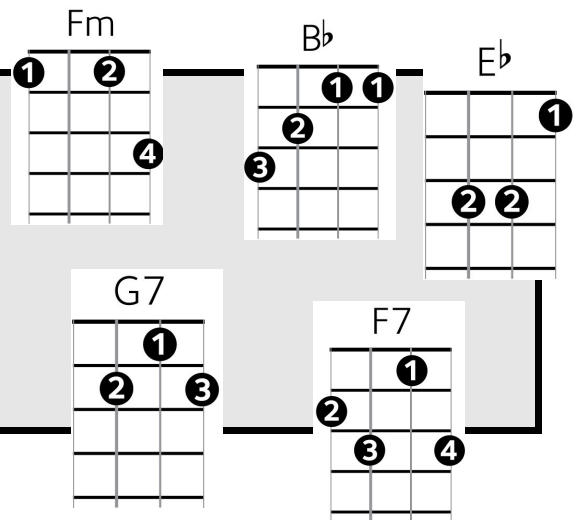

I Was Made For Loving You © 1979 Kiss

Intro

[Cm] Do do do do do do do do do do [Fm] do do do do [Bb] do do do
[Cm] Do do do do do do do do do do [Fm] do do do do [Bb] do do do

Verse 1

To[Cm]night I want to give it all to [Eb] you
In the [G7] darkness there's so much I [Cm] want to do
And to[Cm]night I want to lay it at [Eb] your feet
'Cos girl I was [G7] made for you girl you were [F7] made for me

Chorus

[Cm] I was made for lovin' you baby
[Fm] You were made for [Bb] lovin' me
And [Cm] I can't get enough of you baby
[Fm] Can you get en[Bb]ough of me

Verse 2

To[Cm]night I want to see it in [Eb] your eyes
Feel the [G7] magic something that [Cm] drives me wild
And to[Cm]night we're gonna make it all come [Eb] true
'Cos girl you were [G7] made for me girl I was [F7] made for you

Chorus

Outro

[Cm] I was made.....[Fm] You were made [Bb].....
I [Cm] can't get enough.....no I [Fm] can't get enough [Bb]

Finish on [Cm]

Learning opportunity: The melody on the chorus is part of a minor scale. In this key (Cm) the notes are C, D, Eb, F, G, F, Eb, D, etc.

Written out by Mark – www.thesumoftheparts.com.au for educational purposes only. Chord shapes courtesy of Mike Dickison at www.kiwiukulele.co.nz