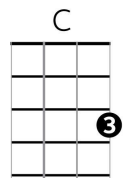

Before chord changes in the verses you can slide on the E string from 3rd to the 5th fret and back again using the 3rd finger. Finish on the 1st finger on the 1st fret as you fret the chord.

Intro

Bbmaj7 Fadd9 (twice)

Verse 1

I'm moving through the night Bbmaj7
Fadd9
My soul's just a container
I can't tell you what I'll write Bbmaj7
Fadd9
They're words without the paper

Verse 2

Take my ego for a drive Bbmaj7
Fadd9
Leave it out at the 110 sign
In the kitchen after five Bbmaj7
Fadd9
In the hallway before nine

Chorus

Bbmaj7
And if it wasn't for that time in the taxi
C
When you called it out, you said it was anxiety
Fadd9
Well, you held me from the back of the front
seat
Bbmaj7
And you told me all the times that you'd lied to
me
Bbmaj7
Well, I felt like a kid, like I could touch my feet
C
As they hovered above the ground in my
booster seat
Fadd9
Oh-oh-oh
Bbmaj7
Well, it feels like that again

Repeat intro

Verse 3

Bbmaj7
Drink a jug of mind eraser
Fadd9
Feel it burn and watch it glow
Bbmaj7
All my friends on a retainer
Fadd9
And I'm almost out of dough

Chorus

Bridge

Bbmaj7 Fadd9
Oh, I'm waiting for it patiently
Bbmaj7 Fadd9
My unmarked grave, my salty sea
Bbmaj7 Fadd9
In my pants too short, in my shame up to my
knees
Bbmaj7 Fadd9
In a wave of guilt I roll and in a hurricane I
breathe
Bbmaj7 Fadd9
Oh, oh, oh, oh, oh, oh, oh, oh
Bbmaj7 Fadd9
Oh, oh, oh, oh, oh, oh

Chords

(by postcode)
Bbmaj7 = 3210
Fadd9 = 0010

Chorus

Repeat Intro as Outro

Riff 1 (high G). Bbmaj7 - twice

a-----0-----
e----1-----1-----
c--2-----2--0--
g-----0-----0-----

Riff 1 (low G). Bbmaj7 - twice

a-----
e-----5-----
c----5--7-----7--5--
g--7-----7--5

Riff 2. Fadd9 - twice

a-----5--8--5-----
e--5--8-----8--5-----
c-----7-----
g-----