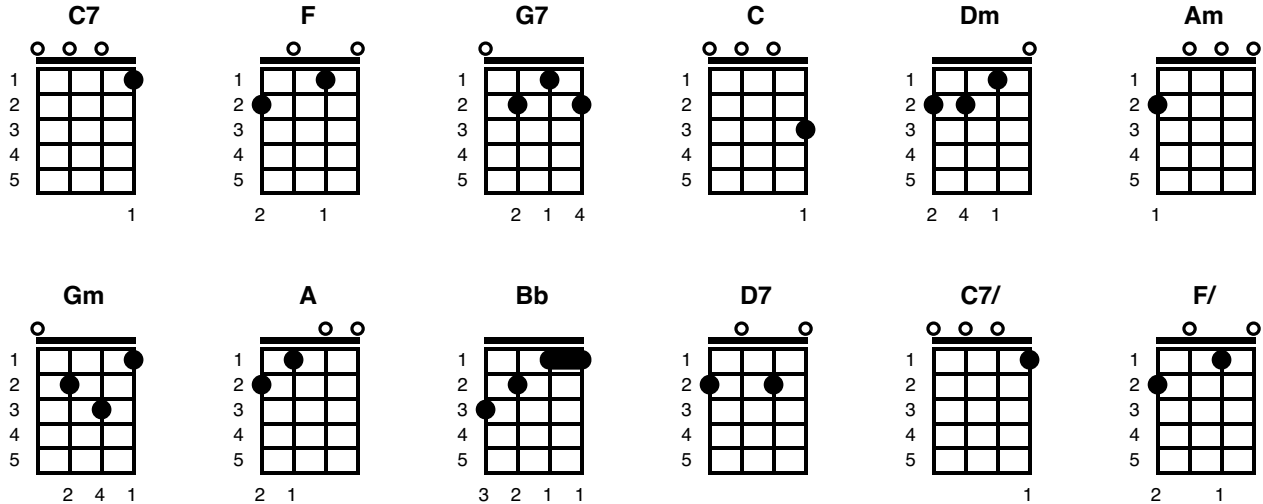

I Wish I Were Twins (Frank Loesser)

Key of C

[C7] [F] [C7] [F]

[F] I wish that I were twins, [G7] you great big babykins,

So [C] I could love you twice as much as I [F] do. [C7]

I'd have [Dm] four loving arms to [Am] embrace you,

[Dm] Four eyes to idolise you each [Am] time, I [G7] face [C7] you.

[F] With two hearts twice as true, [G7] what couldn't four lips do?

When [C7] four ears hear you [Gm] saying "I'm [A] yours".

[Bb] You great big babykins, [F] I wish that [D7] I were twins,

So [G7] I could love [C7] you twice as much [F] as I [C7] do.

Solo to verse chords:

[F] I wish that I were twins, [G7] you great big babykins,

So [C] I could love you twice as much as I [F] do. [C7]

[Dm] Four legs would run to you at the [Am] double,

[Bb] You great big babykins, [F] I wish that I were [D7] twins,

So [G7] I could love you [C7] twice as much as I [F] do,

Oh [D7] yeah,

building to big finish!:

So [G7] I could love you twice as much,

[G7] Yes I mean twice as much,