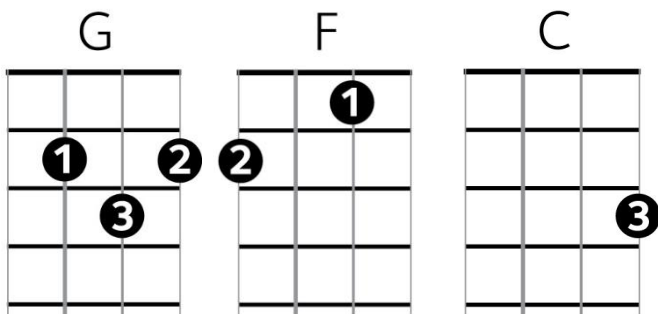

Gold On The Ceiling

© 2011 The Black Keys

Intro: (with chorus riff)

G F C G

Verse 1: (with verse riff)

G F
Down in the waves
C G
She screams again
G F
Roar at the door
C G
My mind can't take much more
F C/E G
I could never drown in

Pre-Chorus: (x2)

FF CC GGG7G
FF CCCG
They wanna get my

Chorus: (with chorus riff)

G F
Gold on the ceiling
C
I ain't blind
G...
Just a matter of
G F
time before you steal it
C
It's alright
G
Ain't no guard in my house

Post-Chorus Riff:

G F C G

Verse 2: (with verse riff)

G F
Clouds covered love's
C G
Barb-wired snare
G F
Strung up, strung out
C G
I just can't go without
F C/E G
I could never drown in

Pre-Chorus and Chorus: (x2)