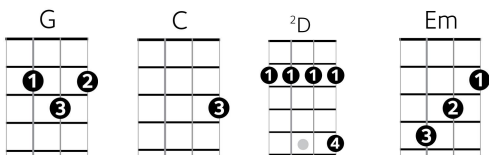

## Riff Motifs

**G** **Em**  
 Uke 1 A|-----5-2-0h2-|-----0-----|  
 E|-----3-----|-----0---3--0h3-----|

**G** **Em**  
 Uke 2 A|-----0-2-|-----0-2-|  
 E|-----3-----|-----3-----|  
 C|-----2-----|-----4-----|  
 G|-0-----|-----0-----|

## Verse 1: J

**G**  
 I can see you standing, honey  
**Em**  
 With his arms around your body  
**G** **Em**  
 Laughin', but the joke's not funny at all  
**G**  
 And it took you five whole minutes  
**Em**  
 To pack us up and leave me with it  
**G** **Em**  
 Holdin' all this love out here in the hall

## Chorus (Chorus #2 in parentheses)

**C** **D** **Em**  
 I think I've seen this film before  
**D**  
 And I didn't like the ending  
**C** **D**  
 You're (I'm) not my (your) homeland  
**Em**  
 (problem) anymore  
**D** **C**  
 So what (who) am I defending (offending)  
 now?  
**D**  
 You were my town (crown), now I'm in  
**Em** **G**  
 exile, seein' you out  
**C** **D** **Em**  
 I think I've seen this film before  
**G** **Em** **G** **Em**  
 Ooh, ooh, ooh (So I'm leaving out the  
 side door)

## Verse 2: T

**G**  
 I can see you starin', honey  
**Em**  
 Like he's just your understudy  
**G** **Em**  
 Like you'd get your knuckles bloody for me  
**G**  
 Second, third, and hundredth chances  
**Em**  
 Balancin' on breaking branches  
**G** **Em**  
 Those eyes add insult to injury