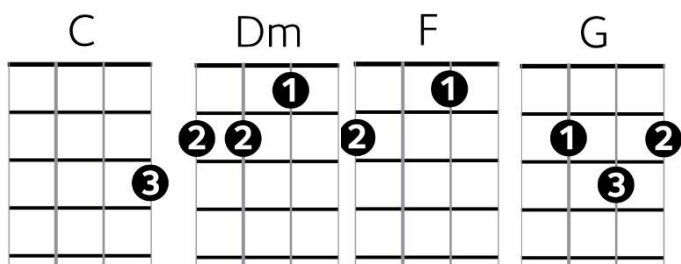

Catch My Disease

By Benjamin Lee and McGowan

Markey Southworth

Arranged by The Sum of the Parts

Verse 1: (same chords throughout)

C   Dm
My head is a box full of nothing
F   G
and that's the way I like it
My garden's a secret
compartment
and that's the way I like it (rpt)
Our body's a dream that turns
violent
and that's the way I like it (rpt)
The winter is long in the city
and that's the way I like it

Verse 2:

I was backstage in Pomona
and that's the way I like it
She drank beer with coca-cola
and that's the way I like it (rpt)
She told me about the winds
from Santa Anna
and that's the way I like it (rpt)
She told me she loved me like
fireworks
and that's the way I like it

Chorus

Verse 3:

They play Good Charlotte on
the radio
and that's the way I like it
They play Sleepy Jackson on the
radio
and that's the way I like it (rpt)
I hear Beyonce on the radio
and that's the way I like it (rpt)
They don't play me on the radio
and that's the way I like it

Chorus: (same chords throughout)

C Dm F G
So please
baby please
Open your heart
Catch my disease

© Copyright 2005 West Bay Music Inc/Songs
For The World Music/Grow Your Own Music.
Bucks Music Group Ltd/BMG Rights
Management (US) LLC/Wixen Music UK Ltd. All
Rights Reserved. International Copyright
Secured