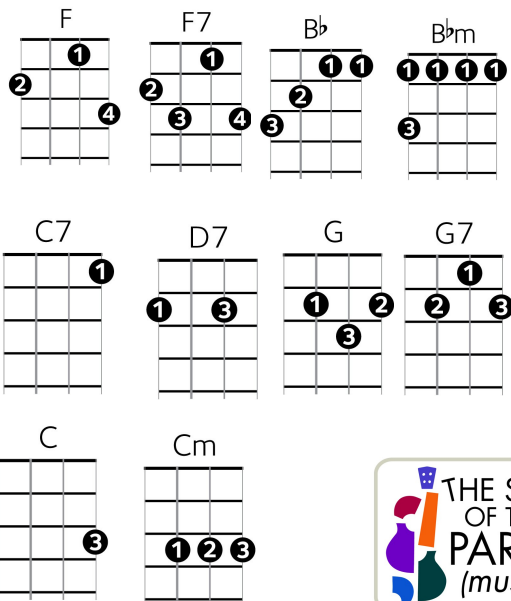

Blue Darling

© Lessie Lyle & Jimmie C. Newman (1955)

F F7
I was a fool, broke every rule,
Bb Bbm
blue darling
F
Saw the tears that took the
C7
place of your sweet smile
F F7
My heart would break if ever I
Bb Bbm
should lose you
F C7
Blue darling you're the lone
F C7
and only one

Chorus

F F7
So pleeeeeaaaaasseeeee,
Bb Bbm
Forgive me
F
I'm sorry for the wrong that I
C7
have done
F
My heart would break if ever
F7 Bb Bbm
I should lose you
F C7
Blue darling, you're the lone
F (C7. D7 if going to G)
and only one

Chorus

G G7
So pleeeeeaaaaasseeeee,
C Cm
Forgive me
G
I'm sorry for the wrong that I
D7
have done
G
My heart would break if ever
G7 C Cm
I should lose you
G D7
Blue darling, you're the lone
F C G
and only one

Written out by Mark for educational purposes only. Thanks to Lucy and Sam Lemann for their Hawaiian harvesting trips. November 2014.