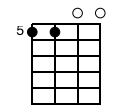

Autumn Leaves

Melody for Low G Ukulele

www.thesumoftheparts.com

Gm7

C7/G

Fmaj7/C

1

mf
The Fall ing leaves Drift by my win- dow

	2	0	1	1	(1)	0	2	0	0
T									
A									
B									

B \flat maj7

Em7(\flat 5)/G

A7/G

Dm/A

5

The Aut- umn leaves of red and gold

(0)	3	0	2	3	(3)	2	4	1	1
T									
A									
B									

F6/C

21

and soon I'll hear old Win- ters song

T							
A	(1)	1	0	1	3	(3)	0
B							

Em7(b5)/G

A7/G

Dm/A

25