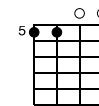

Autumn Leaves

Melody for Low G Ukulele

www.thesumoftheparts.com

Gm7

C7/G

Fmaj7/C

1

mf
The Fall ing leaves Drift by my win- dow

	2	0	1	1	(1)	0	2	0	0
T									
A									
B									

B \flat maj7

Em7(\flat 5)/G

A7/G

Dm/A

5

The Aut- umn leaves of red and gold

(0)	3	0	2	3	(3)	2	4	1	1
T									
A									
B									

Gm7

C7/G

Fmaj7/C

9

I see your lips The Sum- mer kiss- es

	2	0	1	1	(1)	0	2	0	0
T									
A									
B									

B \flat maj7

Em7(\flat 5)/G

F6/C

21

and soon I'll hear old Win- ters song

T							
A	(1)	1	0	1	3	(3)	0
B							

Em7(b5)/G

A7/G

Dm/A

25