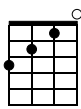

Autumn Leaves

Melody for Low G Ukulele

www.thesumoftheparts.com

Gm7

C7/G

Fmaj7/C

1

mf
The Fall ing leaves Drift by my win- dow

	2	0	1	1	(1)	0	2	0	0
T									
A									
B									

B \flat maj7

Em7(\flat 5)/G

A7/G

Dm/A

5

The Aut- umn leaves of red and gold

(0)	3	0	2	3	(3)	2	4	1	1
T									
A									
B									

F6/C

21

and soon I'll hear old Win- ters song

T							
A	(1)	1	0	1	3	(3)	0
B							

Em7(b5)/G

A7/G

Dm/A

25